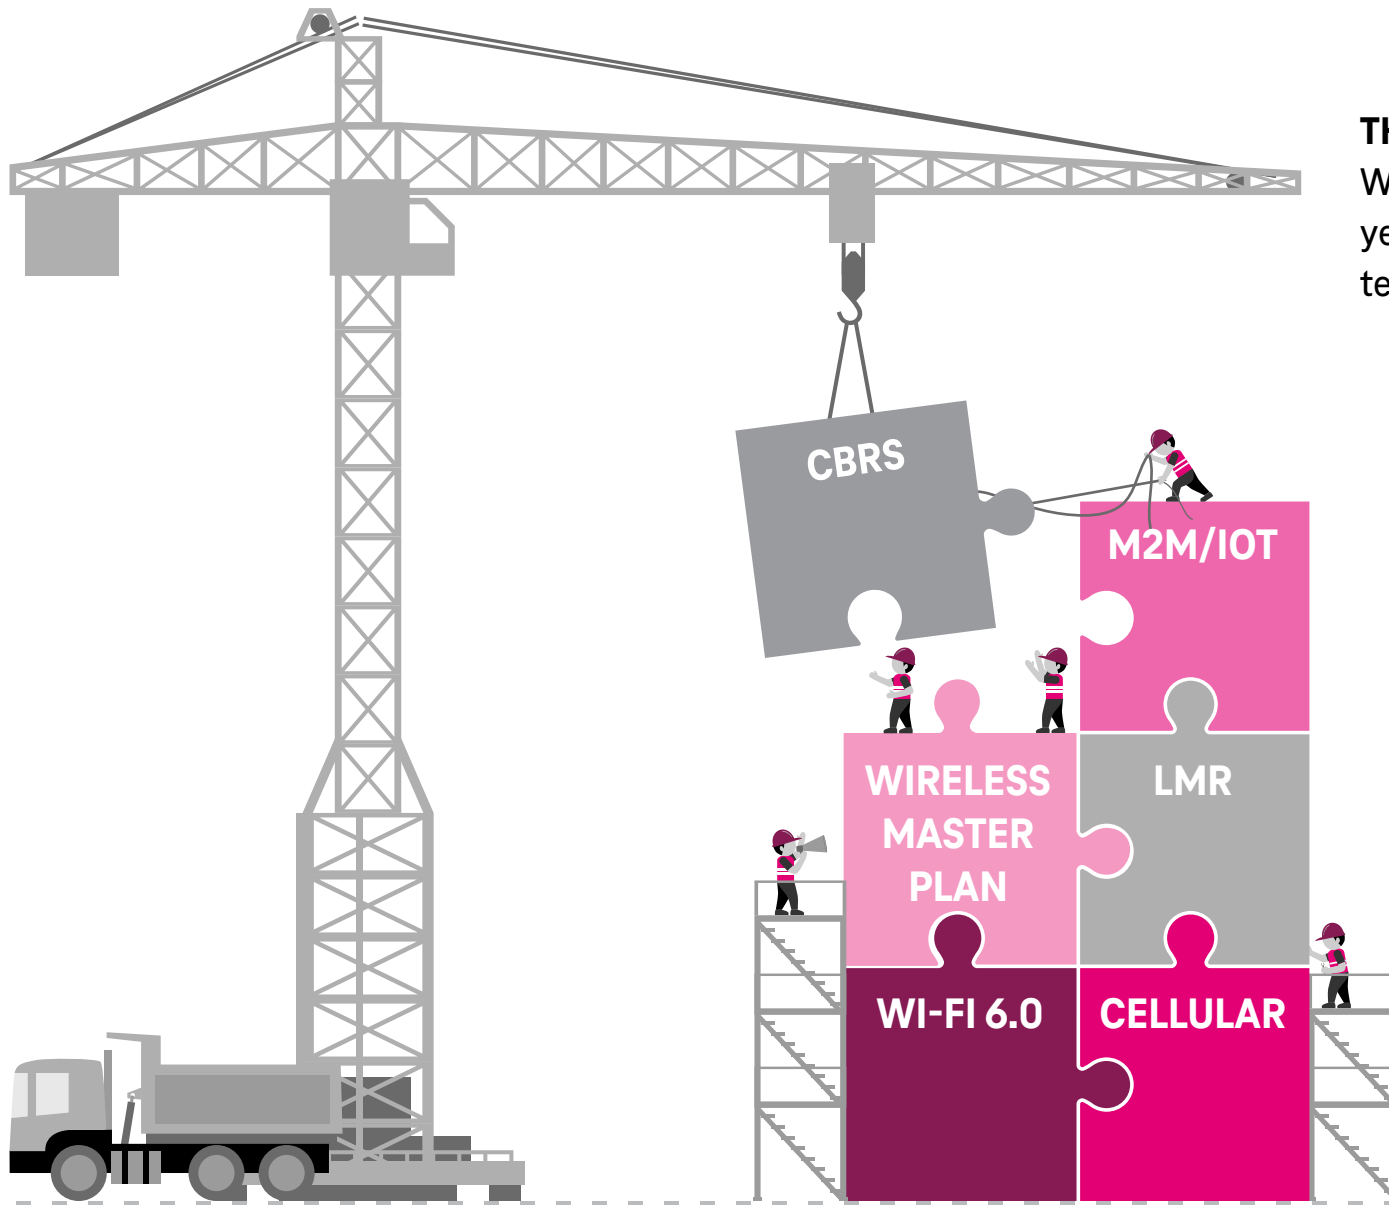

WIRELESS MASTER PLAN

T-Mobile™

THE BUILDING BLOCKS of your Wireless Master Plan: A 5–10 year roadmap; and two or more technology solutions.

www.T-MobileBYOC.com