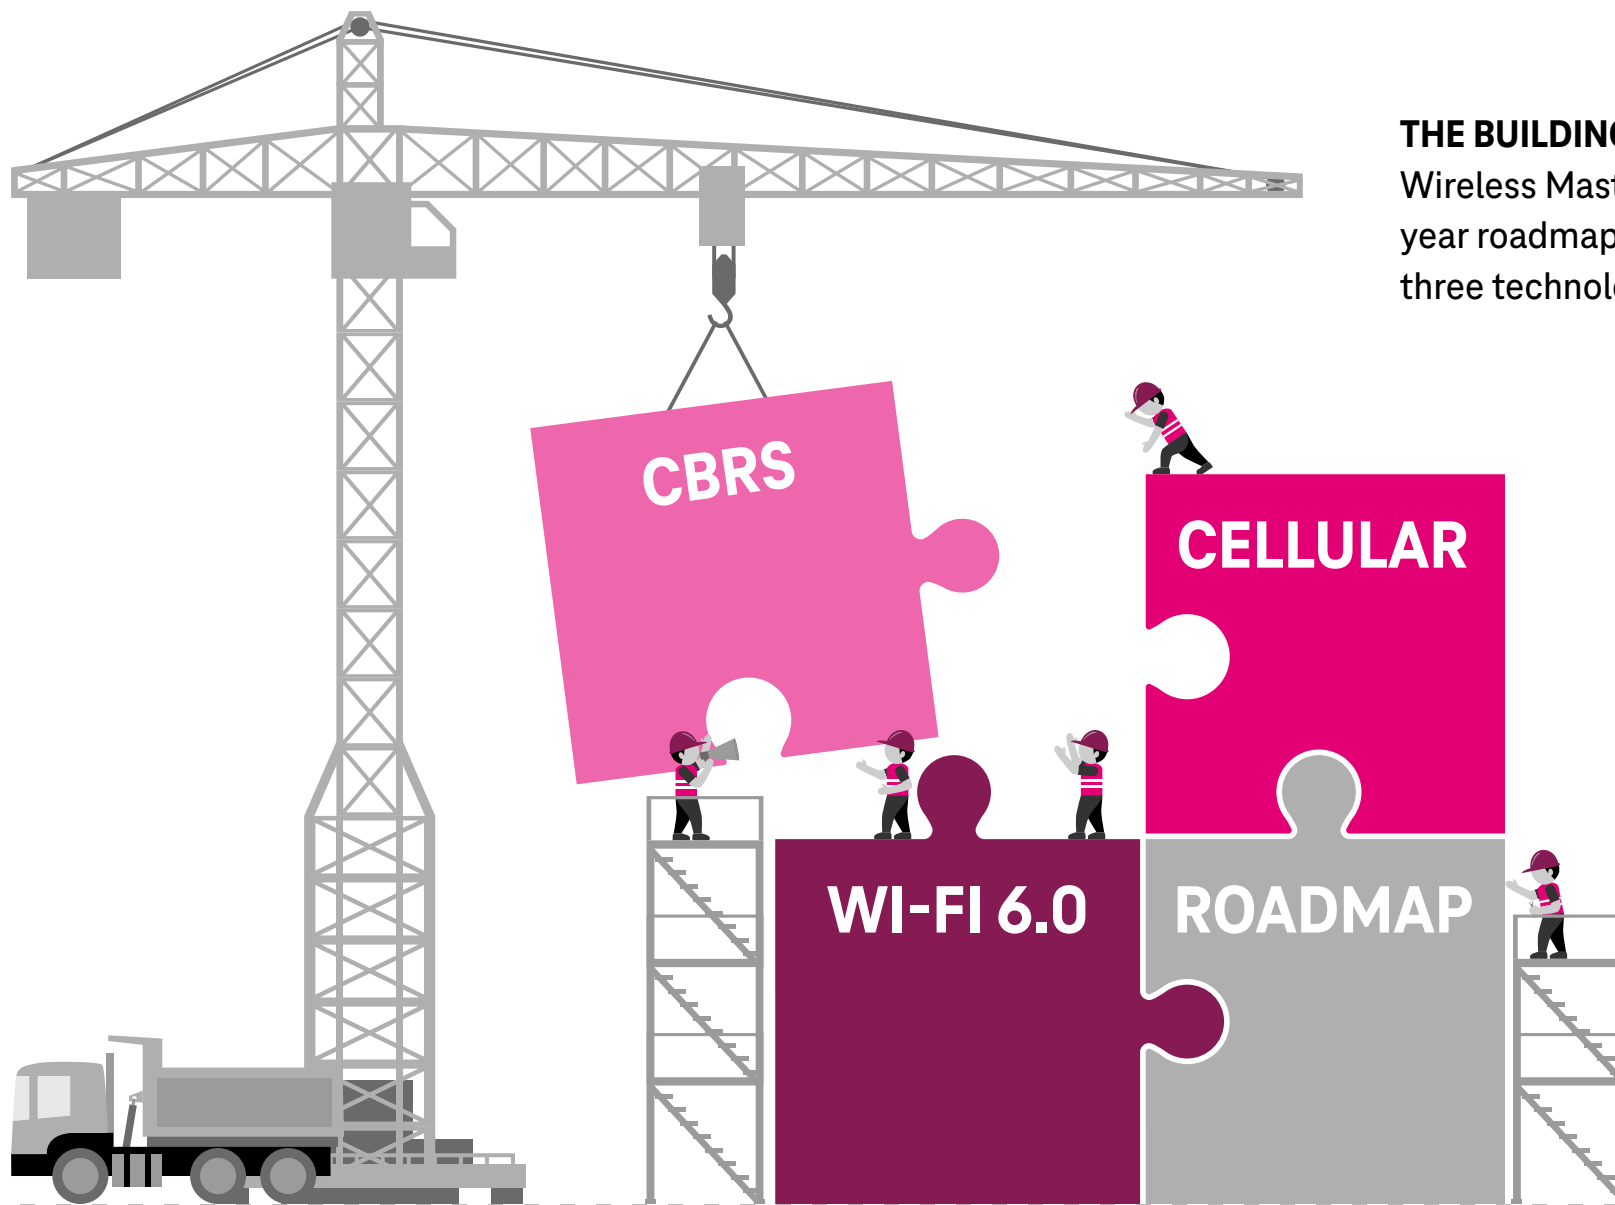

# WIRELESS MASTER PLAN

T-Mobile™

**THE BUILDING BLOCKS** of your Wireless Master Plan: A 5–10 year roadmap; and one, two, or three technology solutions.